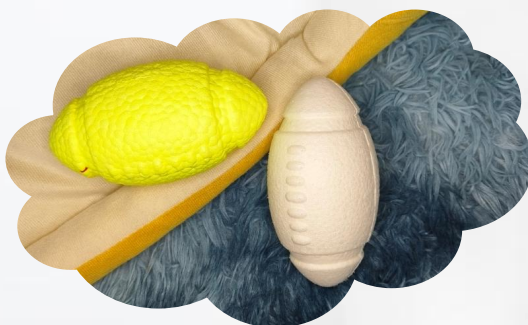

### Advanced E-TPU Material:

Our best chew ETPU fetch toys for dogs with strong jaws is crafted from cutting-edge ETPU (Expanded Thermoplastic Polyurethane) material. This state-of-the-art material is created through a specialized manufacturing process, resulting in a toy that is exceptionally strong, resilient, and non-toxic. The absence of any odors ensures a safe and enjoyable play experience for your beloved canine companion.

### Football-Shaped Design:

This recyclable chew toy is ingeniously shaped like a football, allowing you and your pup to engage in exciting games of fetch and retrieval. Its aerodynamic form ensures smooth and effortless throws, while its lightweight construction makes it easy for your dog to carry and catch.

### Ideal for Active Play:

The lightweight nature of the E-TPU dog toy makes it perfect for high-energy play sessions. Whether it's a spirited game of fetch at the park or an energetic game of catch in the backyard, this toy helps your dog get the exercise they need to stay fit and healthy.

### Water-Friendly and Fun:

The E-TPU material not only excels on land but also makes this toy ideal for water-based activities. It effortlessly floats on water, allowing your dog to play and swim with their football-shaped companion during pool time or beach adventures.